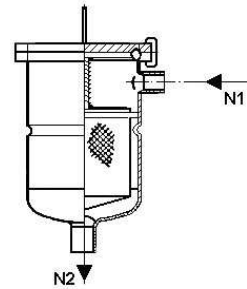

NAUE – Facility Components

www.naue.de – info@naue.de

Tel. +49 (0) 61 50 / 97 38 – 0 * Fax +49 (0) 61 50 / 70 18

Filters For Colours, Lacquers, Oils, Water And Chemicals

**Strainer Basket Filter –
Bag Filter
Size 0 - II**

**Strainer Basket Filter –
Bag Filter
lightweight construction
Size 0 - II**

**Strainer Basket Filter –
Bag Filter
Swan-neck – Size I - II**

**Strainer Basket Filter –
Bag Filter
fourfold – Size I - II**