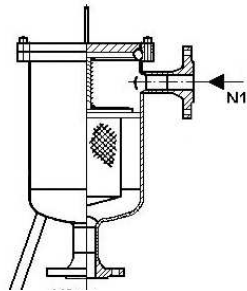

NAUE – Facility Components

www.naue.de – info@naue.de

Tel. +49 (0) 61 50 / 97 38 – 0 * Fax +49 (0) 61 50 / 70 18

Filters For Colours, Lacquers, Oils, Water And Chemicals

**Strainer Basket Filter –
Bag Filter
Size 0 - II**

**Strainer Basket Filter –
Bag Filter
lightweight construction
Size 0 - II**

**Strainer Basket Filter –
Bag Filter
Swan-neck – Size I - II**

**Strainer Basket Filter –
Bag Filter
fourfold – Size I - II**